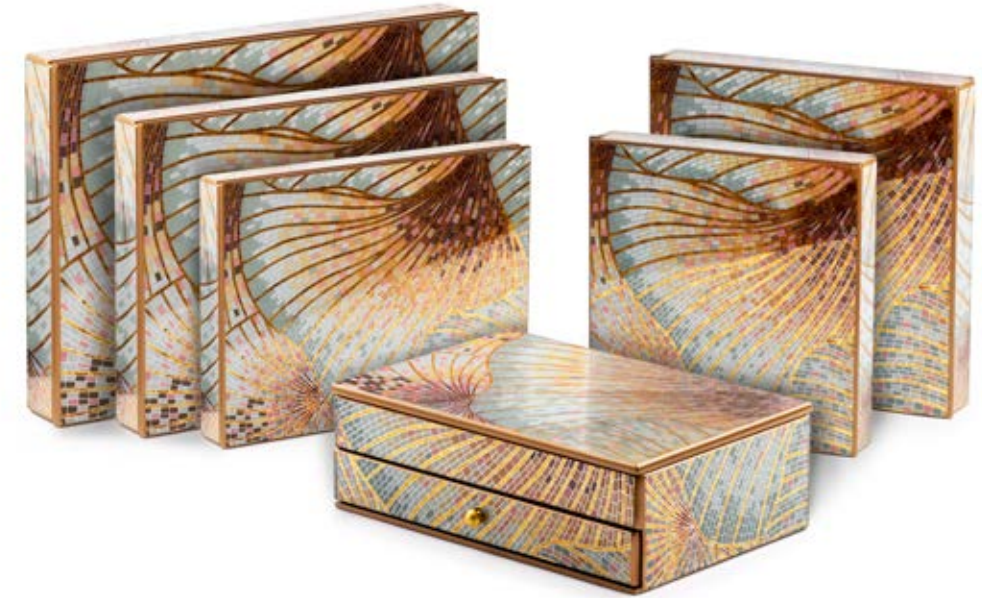

CONTENTS	SMALL, RECTANGLE P50004832	MEDIUM, RECTANGLE P50004833	LARGE, RECTANGLE P50004834
PLAIN DATES	640g	1145g	1770g
FILLED DATES	575g	—	—
ASSORTED DATES	610g	1190g	1750g
FILLED DATES & TRUFFLES	—	1255g	—

CONTENTS	SMALL, SQUARE P50004830	MEDIUM, SQUARE P50004831	DRAWER P50004835
PLAIN DATES	585g	1050g	1500g
FILLED DATES	530	—	—
ASSORTED DATES	545g	1020g	1525g
FILLED DATES & TRUFFLES	—	990g	1435g